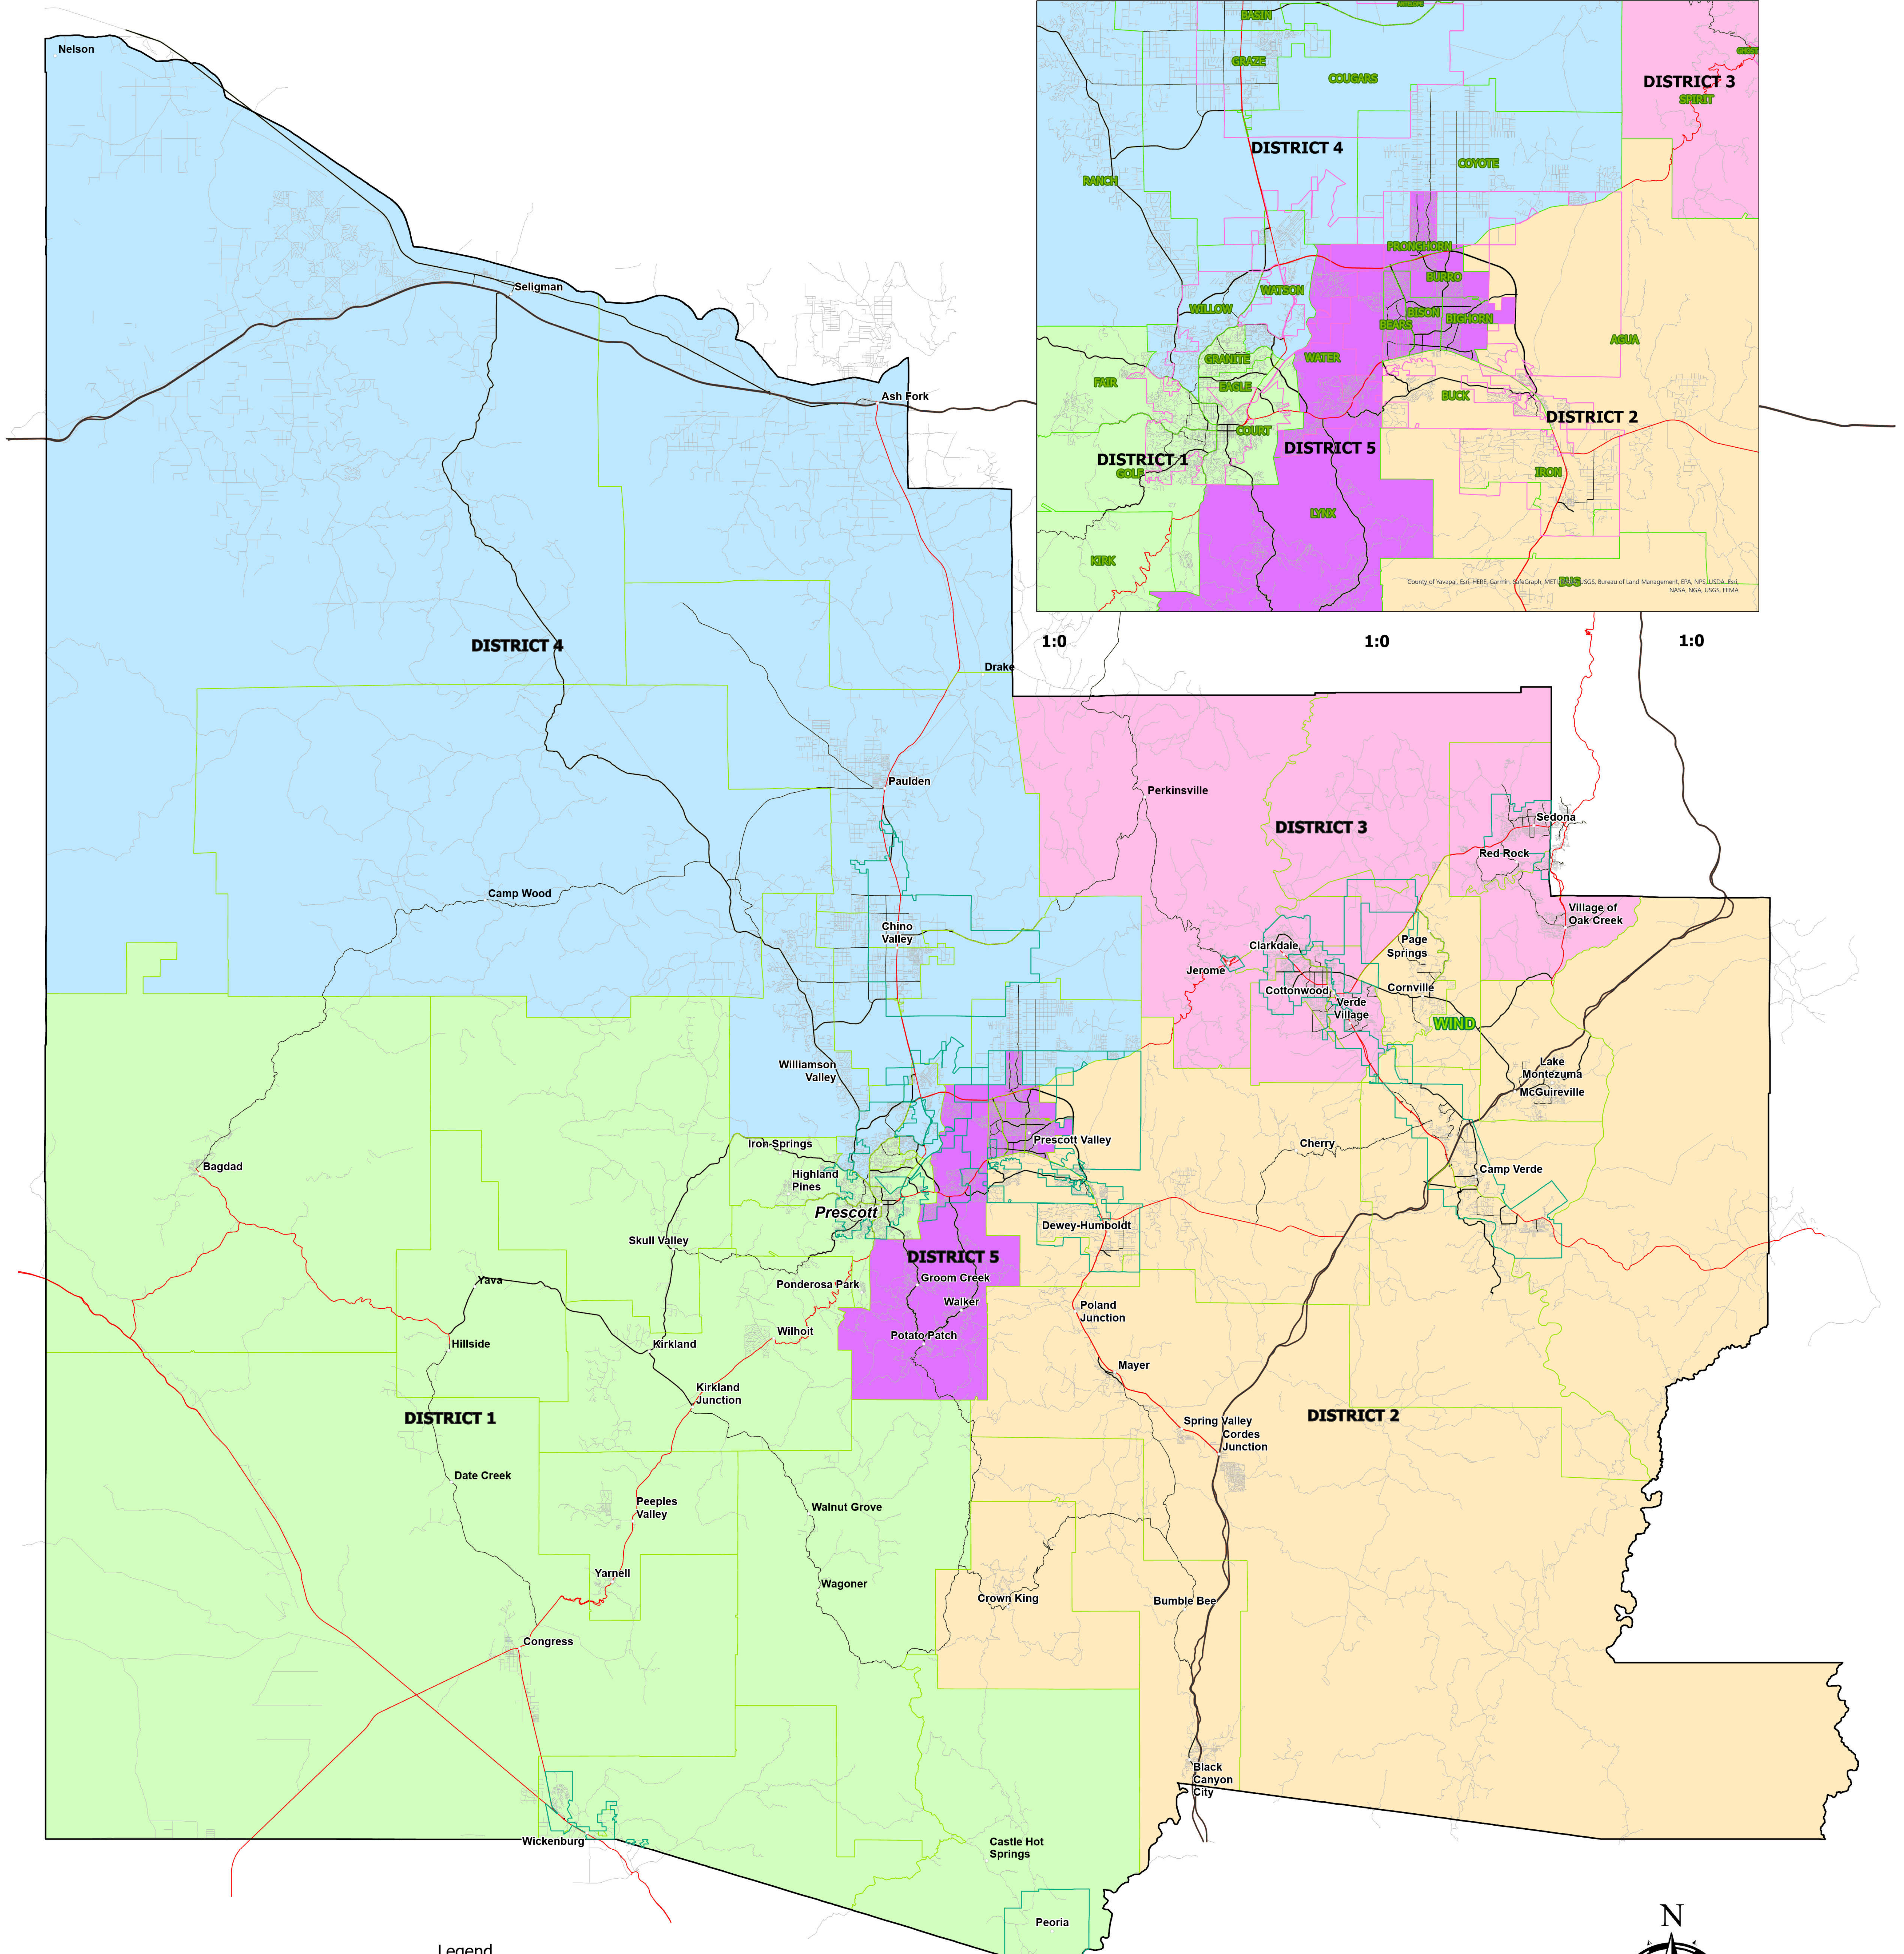

Yavapai County Supervisor Districts (With Election Precincts)

Prescott and Prescott Valley Areas

1. **Legend**
2. City Boundaries
   - County Boundary
   - Election Precincts
   - Major Roads
   - Interstate
   - State Highways
   - Major Roads
   - Road Centerlines
   - Supervisor Districts
   - District 1
   - District 2
   - District 3
   - District 4
   - District 5
   - Cities