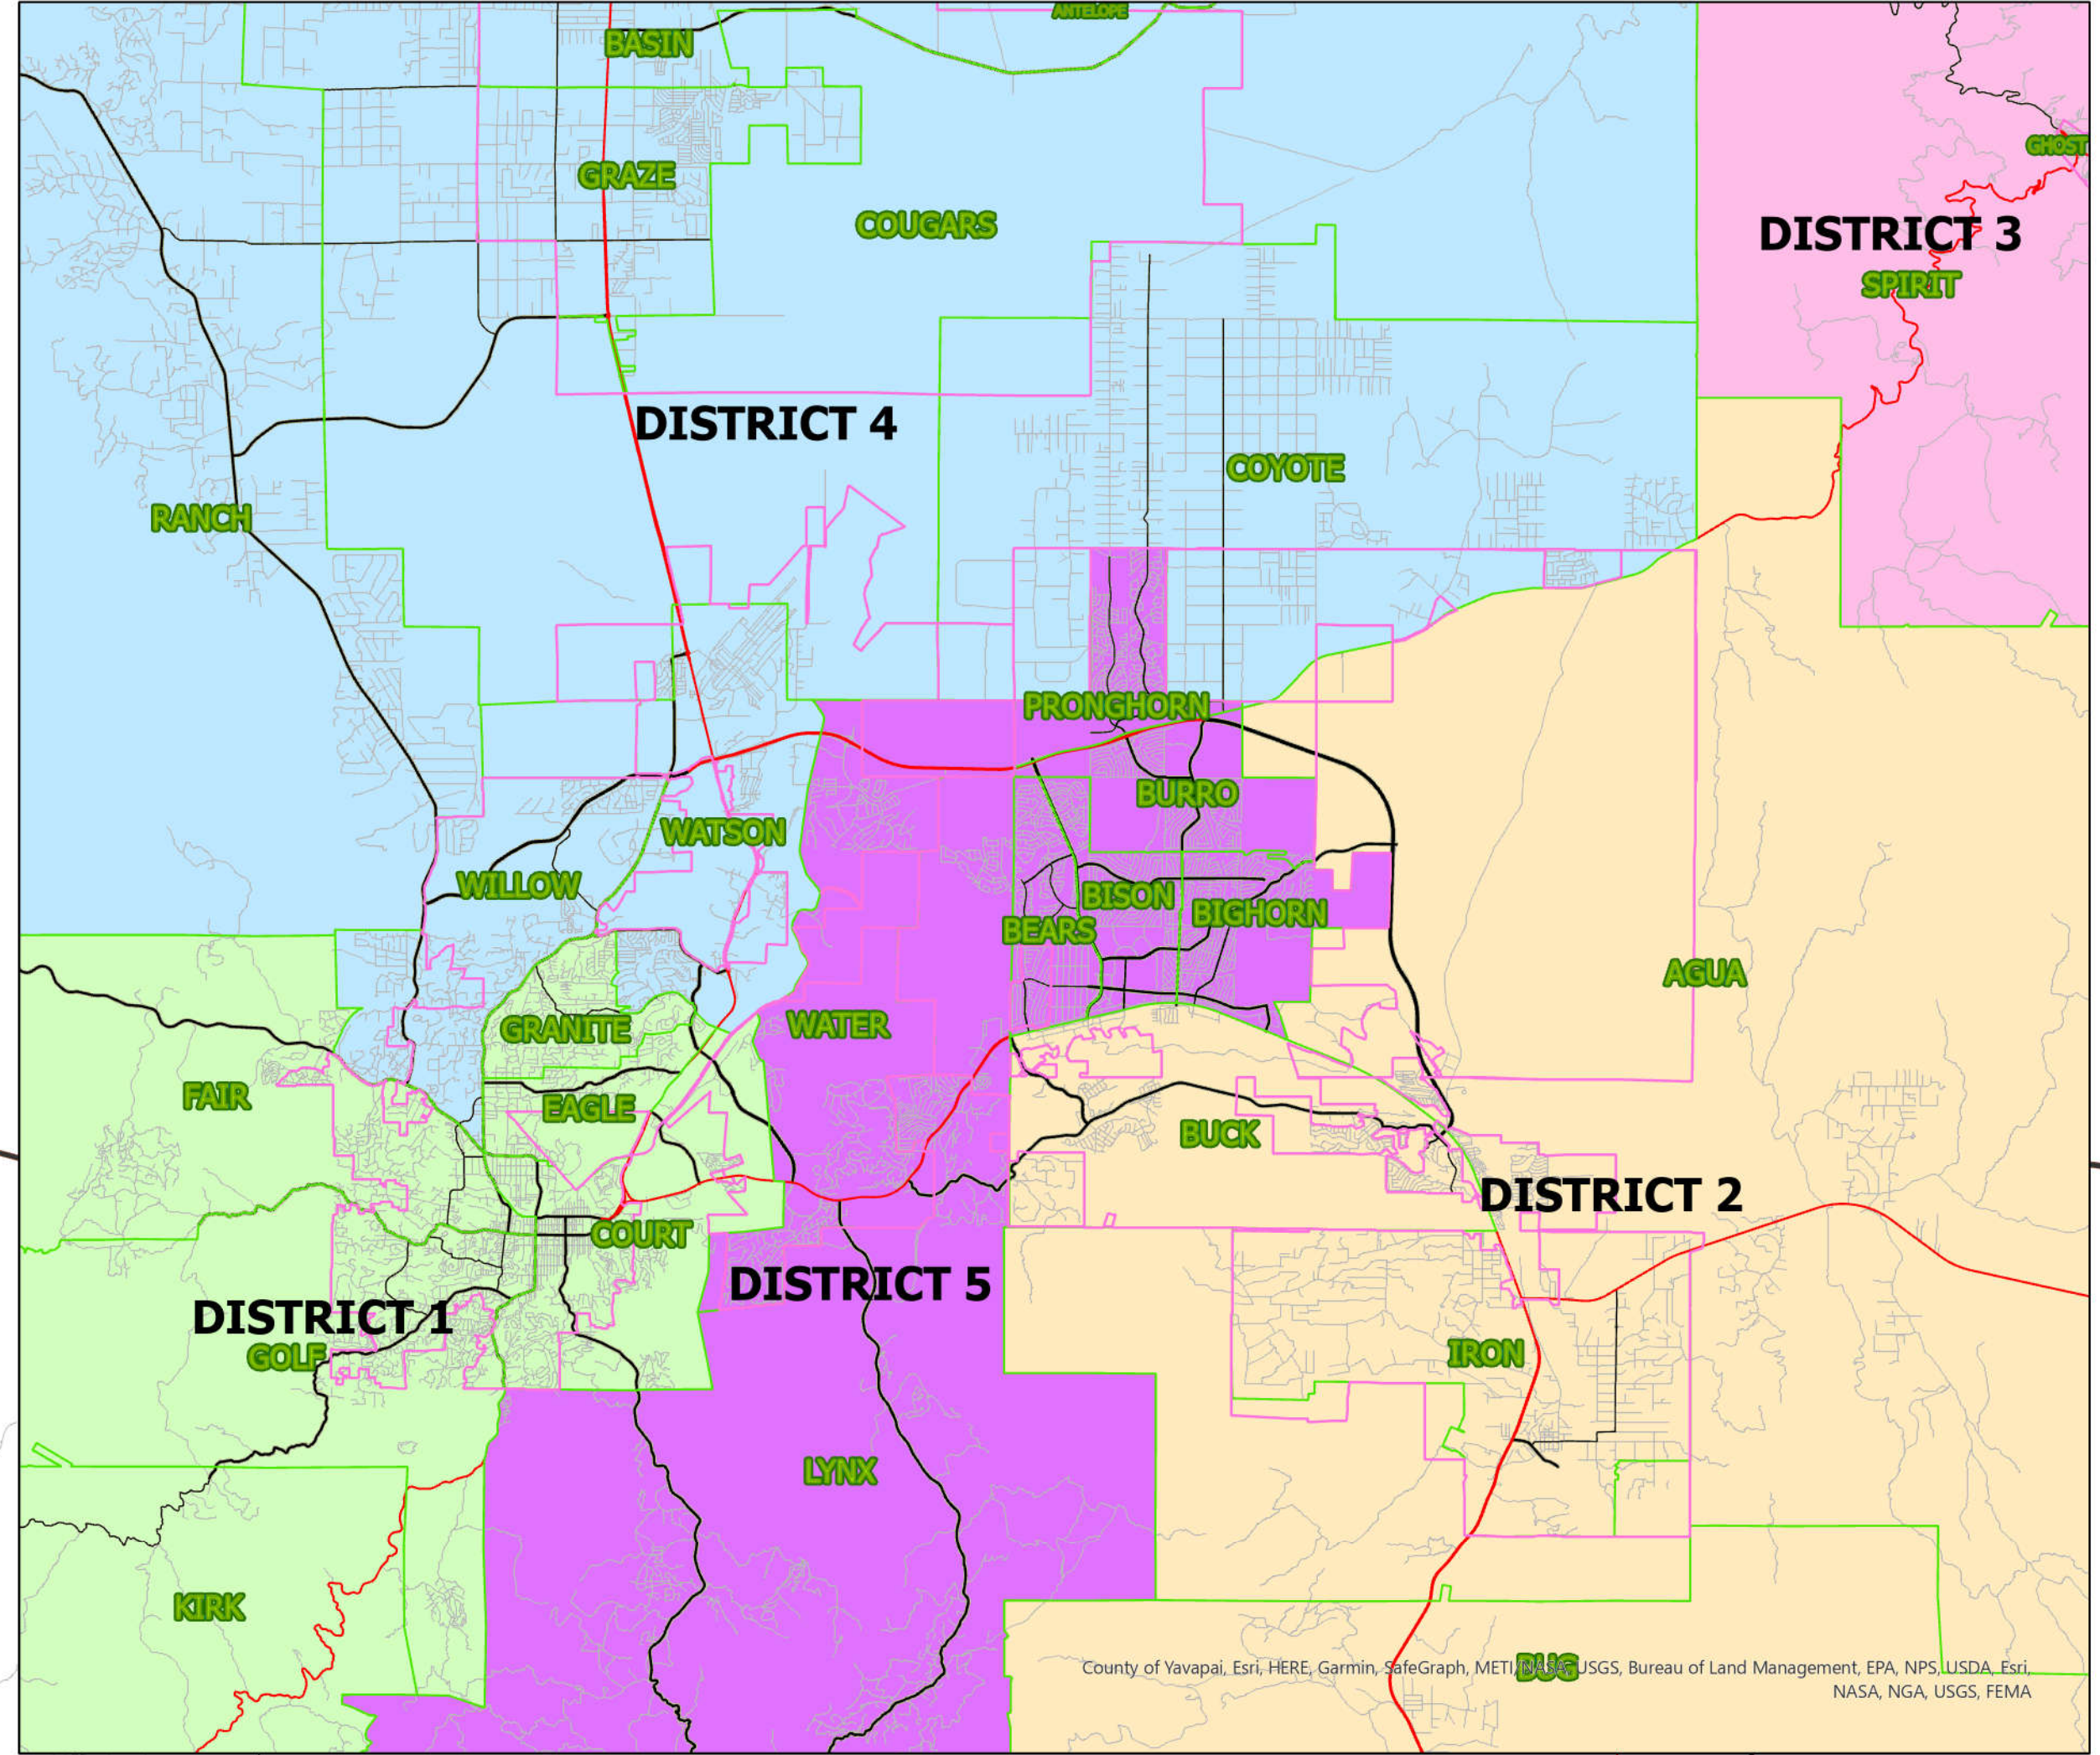

Yavapai County Supervisor Districts (With Election Precincts)

Prescott and Prescott Valley Areas

1. **Legend**
2. City Boundaries
   - County Boundary
   - Election Precincts
   - Major Roads
   - Interstate
   - State Highways
   - Major Roads
   - Road Centerlines
   - Supervisor Districts
   - District 1
   - District 2
   - District 3
   - District 4
   - District 5
   - Cities