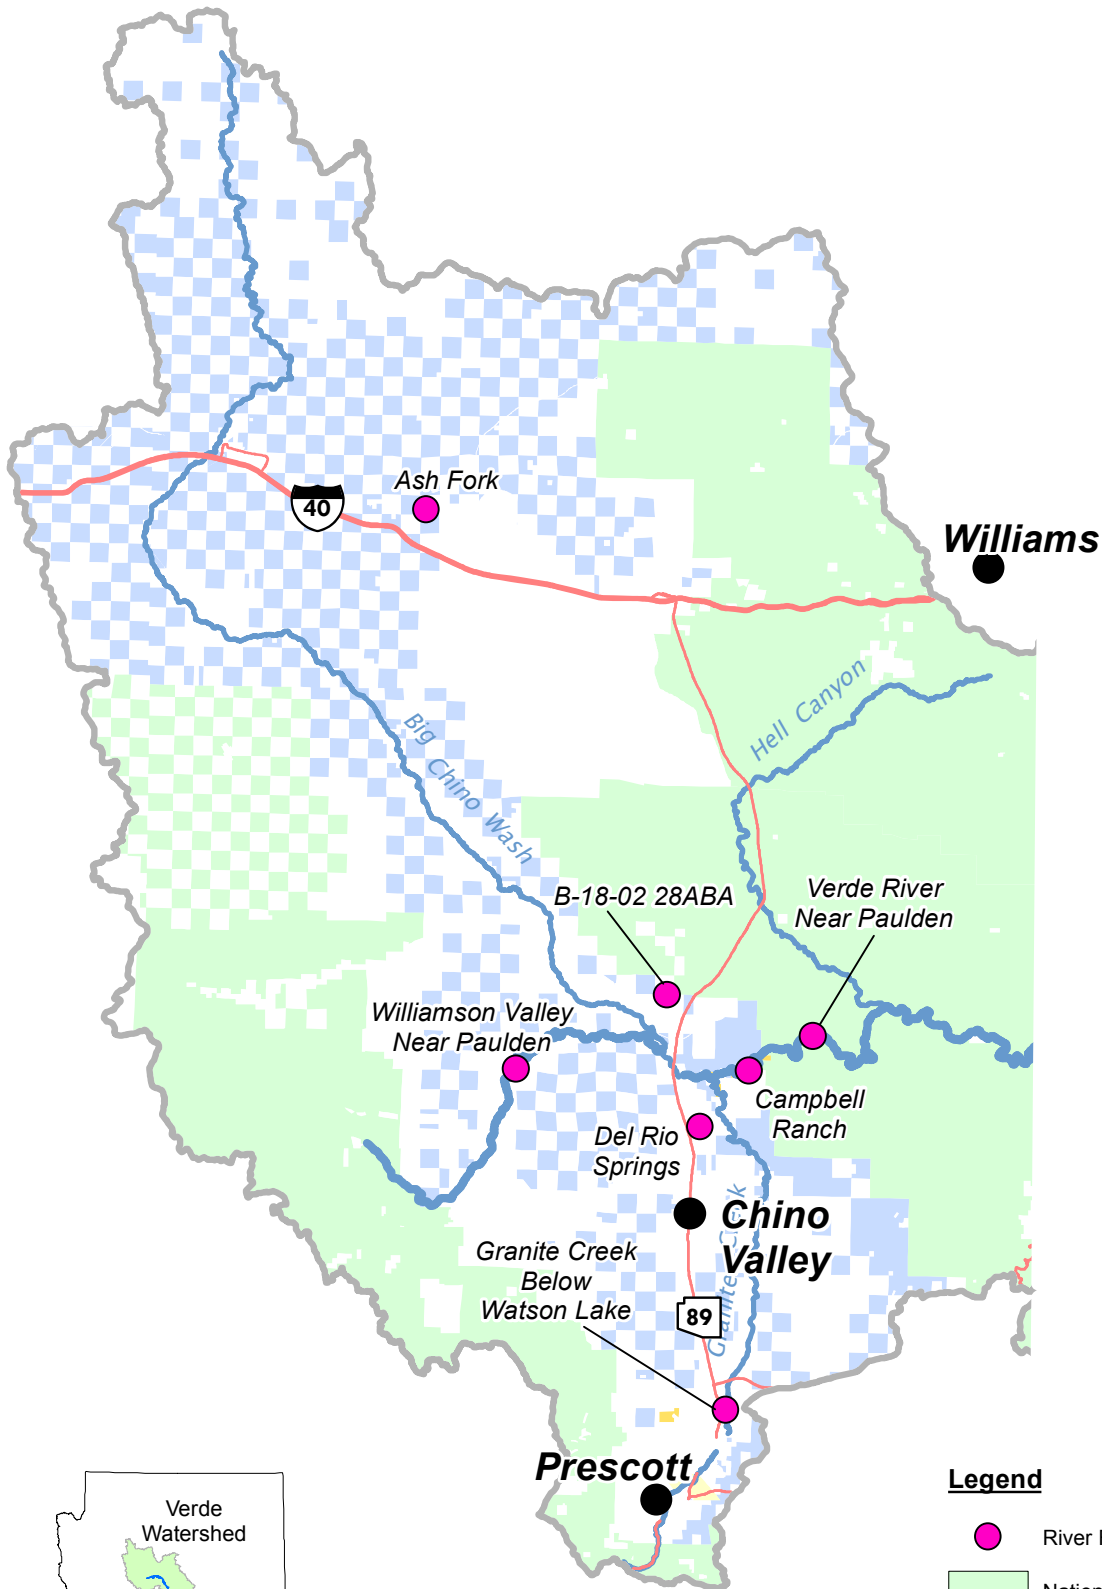

Upper Verde Gage Sites

Legend

- River Flow and/or Precipitation Gage Site
- National Forest
- Indian Reservation
- Other Federal Land
- Private
- State Land